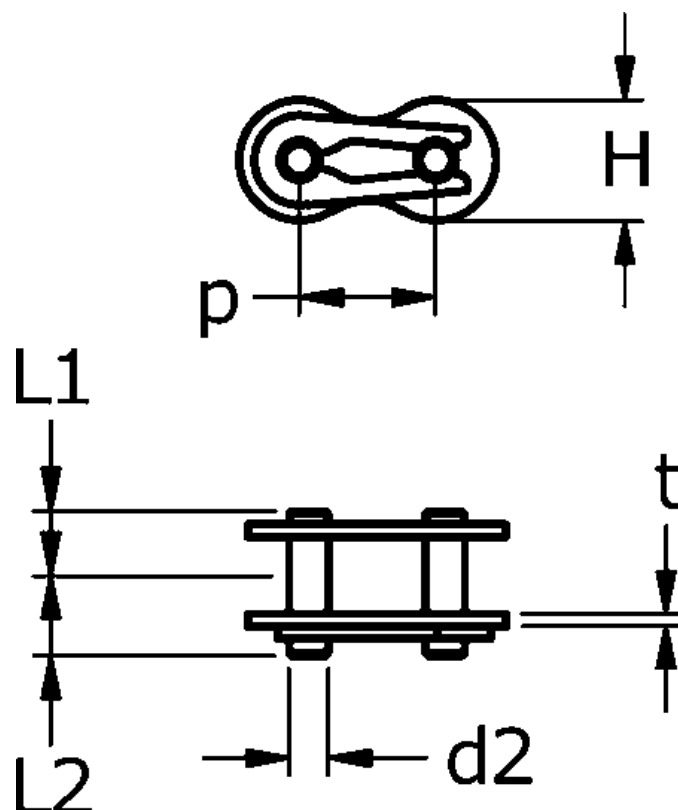

Article number: 6100110071

Description: Connecting link 3/4 x 7/16 simplex 12B-1

## Measures

Breaking power = 14800

C = 22.5

d = 5.72

D = -

For chain size = 3/4

For chain type = 12 B-1

L1 = 11.1

L2 = 13

P = 19,05

W = -